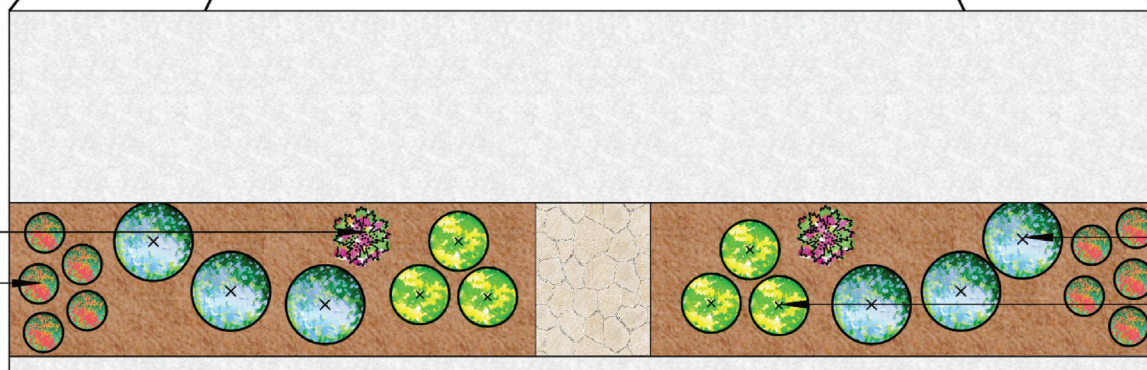

All Season Color

Medium Density
Perennial Design

Utah
Park Strip
Design Plan

Local
scapes®

Localscapes.com

Sonoran Sunset Hummingbird Mint

Pineleaf Penstemon

Hidcote True Lavender

Zagreb Coreopsis

Plant List

Qty	Botanical Name	Common Name
Shrubs		
6	Lavandula Angustifolia 'Hidecote'	HIDCOTE TRUE LAVENDER
Perennials and Annuals		
10	Penstemon Pinifolios	PINELEAF PENSTEMON
2	Agastache cana 'Sinning'	SONORAN SUNSET HUMMINGBIRD MINT
6	Coreopsis verticillata 'Zagreb'	ZAGREB COREOPSIS

Plant quantities are for each 30 ft section.

This design is free to use. Please credit Localscapes.com in order to copy, or share the content. For non-commercial use. Do not change content.