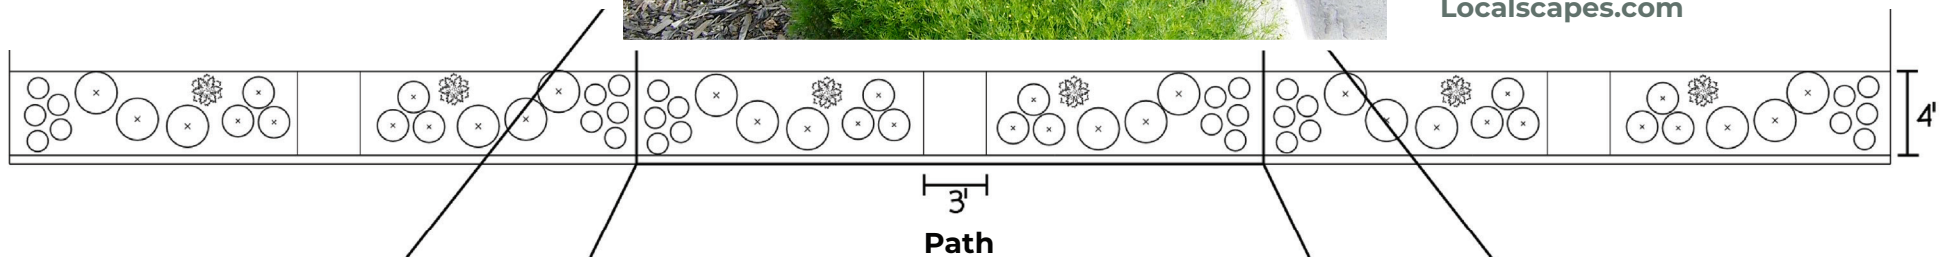

All Season Color

Medium Density
Perennial Design

Utah
Park Strip
Design Plan

Local
scapes®

Localscapes.com

Sonoran Sunset Hummingbird Mint

Pineleaf Penstemon

Hidcote True Lavender

Plant quantities are for each 30 ft section.

This design is free to use. Please credit Localscapes.com in order to copy, or share the content. For non-commercial use. Do not change content.